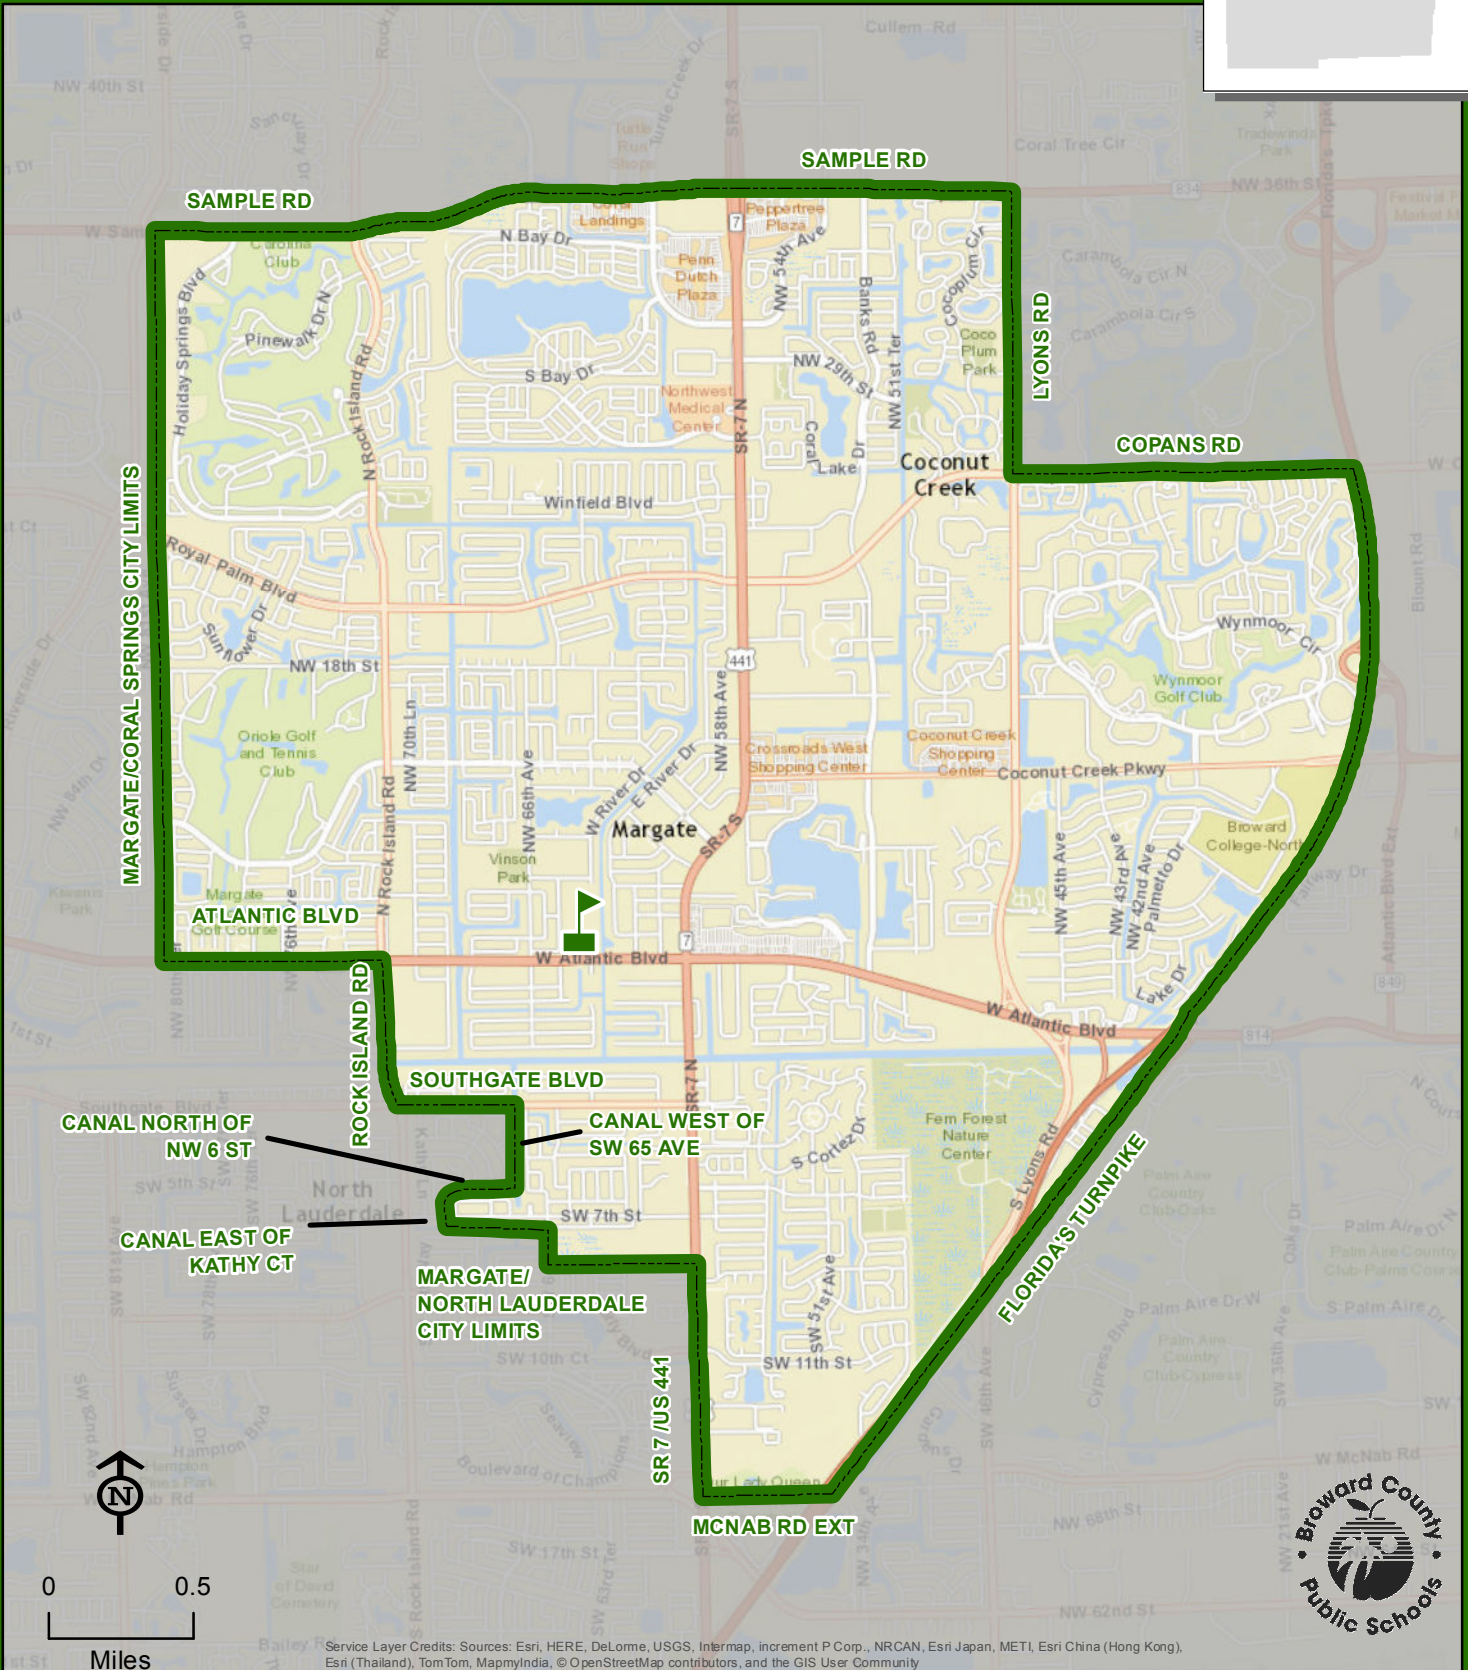

MARGATE MIDDLE SCHOOL

500 NW 65 AVENUE
MARGATE, FLORIDA 33063
754-322-3800

Innovative Program
Magnet School

Service Layer Credits: Sources: Esri, HERE, DeLorme, USGS, Intermap, increment P Corp., NRCAN, Esri Japan, METI, Esri China (Hong Kong), Esri (Thailand), TomTom, MapmyIndia, © OpenStreetMap contributors, and the GIS User Community

THIS MAP IS FOR CONCEPTUAL PURPOSES ONLY AND SHOULD NOT BE USED FOR LEGAL BOUNDARY DETERMINATIONS